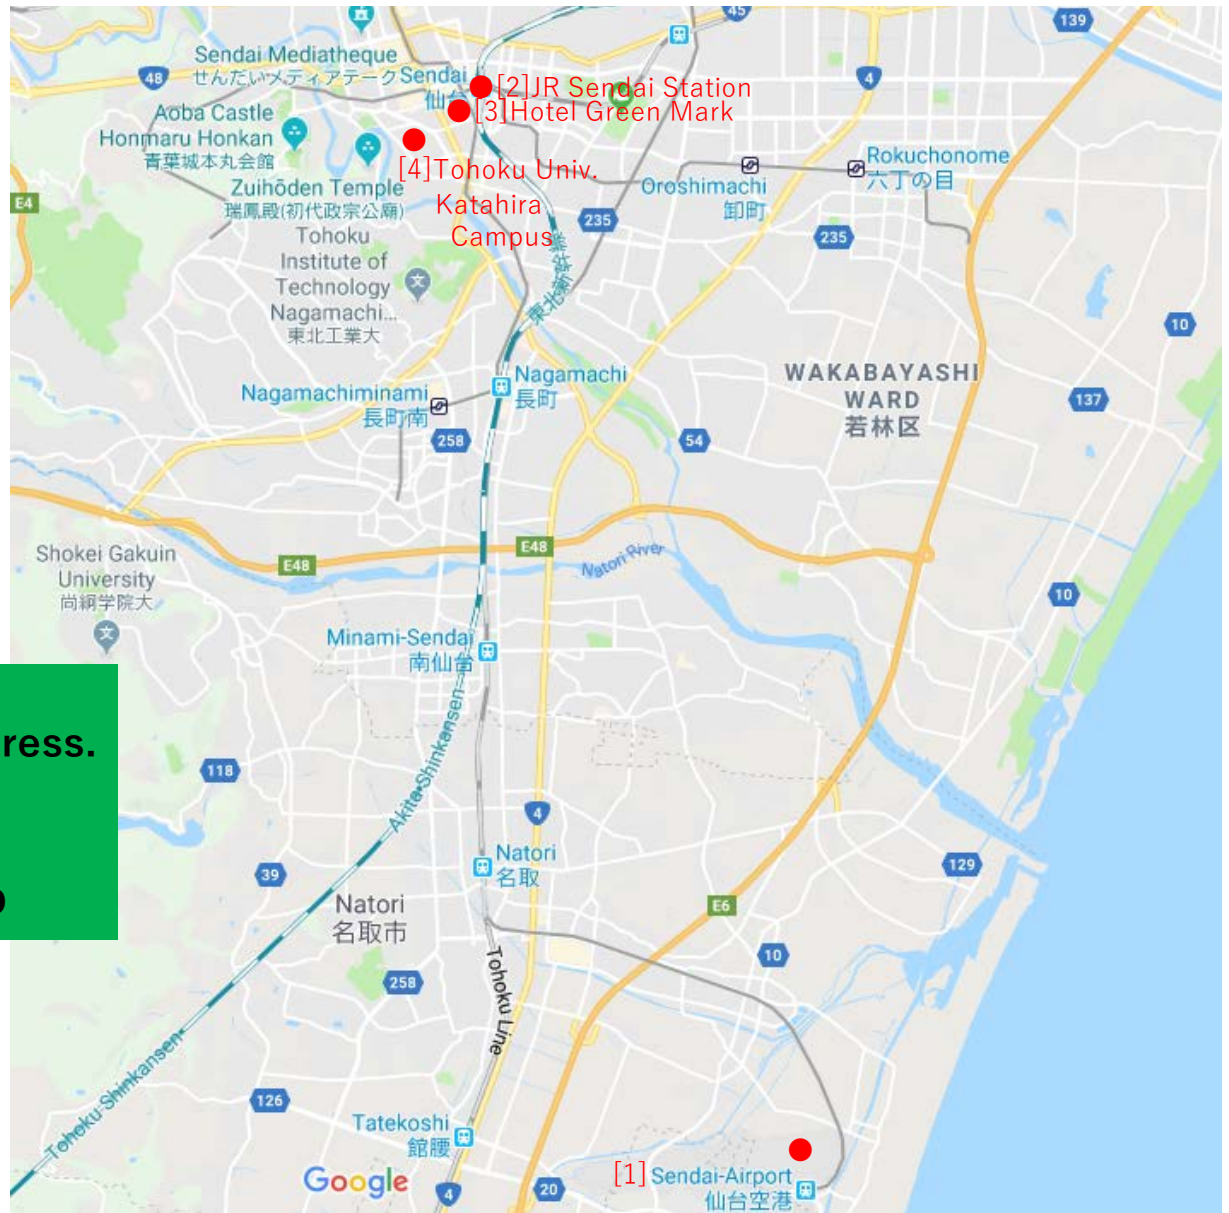

A small-scale map

- [1] Sendai Airport
| (Train)
- [2] JR Sendai Station
| (On foot)
- [3] Hotel Green Mark
| (On foot)
- [4] Tohoku Univ.

**For urgent matters,
please send it to the following mail address.**

**Professor Masahiko Takahashi
E-Mail: masahiko@tohoku.ac.jp**

[1]Sendai International Airport – [2]JR Sendai station

Please take a train called “仙台空港アクセス線(Sendai Kukou Akusesu Sen)”.
 It takes about 17 minutes (rapid service) form Sendai Airport to Sendai (JR Sendai station).
 It's 650 JPY for a one-way ticket.

●(下り)仙台空港 [Sendai Airport] → 仙台 [Sendai]

Sendai Airport 仙台空港	14:30	14:50	快速[Rapid] 15:12	15:22	15:46
Mitazono 美田園	14:37	14:54		15:29	15:53
Morisekinoshita 杜せきのした	14:40	14:57		15:32	15:56
Natori 名取	14:43	15:02	15:19	15:35	15:59
Minami-Sendai 南仙台	14:46	15:06		15:38	16:02
Taishido 太子堂	14:49	15:09		15:41	16:05
Nagamachi 長町	14:51	15:11		15:43	16:07
Sendai 仙台	14:57	15:17	15:29	15:48	16:13

[2]JR Sendai station – [3]Hotel Green Mark-[4]Tohoku Univ. Katahira Campus

Google Maps Sendai Station to Tohoku University

Walk 1.2 km, 15 min

[3]Hotel Green Mark
(グリーンマークホテル)

Map data ©2019 100 m

Katahira Campus Map