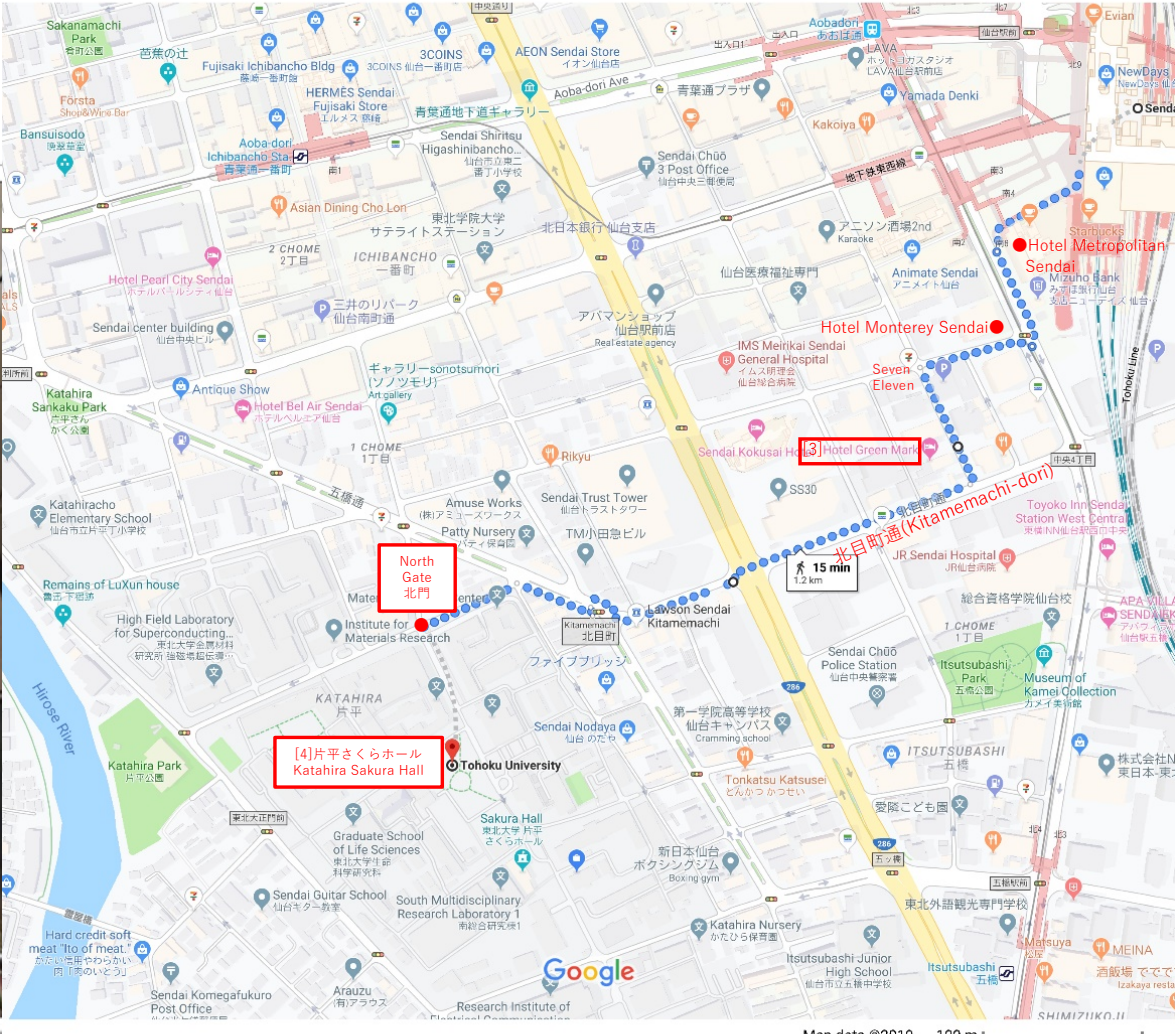

A small-scale map

- [1] Sendai Airport
| (Train)
- [2] JR Sendai Station
| (On foot)
- [3] Hotel Green Mark
| (On foot)
- [4] Tohoku Univ.

**For urgent matters,
please send it to the following mail address.**

**Professor Masahiko Takahashi
E-Mail: masahiko@tohoku.ac.jp**

[1]Sendai International Airport – [2]JR Sendai station

Please take a train called “仙台空港アクセス線(Sendai Kukou Akusesu Sen)”.
 It takes about 17 minutes (rapid service) form Sendai Airport to Sendai (JR Sendai station).
 It's 650 JPY for a one-way ticket.

●(上り)仙台 [Sendai] → 仙台空港 [Sendai Airport]

Sendai 仙台	11:41	12:07	快速[Rapid] 12:25	12:46	13:11	快速[Rapid] 13:37	13:51	14:17	14:46	快速[Rapid] 15:14
Nagamachi 長町	11:46	12:13		12:52	13:16		13:56	14:22	14:52	
Taishido 太子堂	11:48	12:15		12:54	13:18		13:58	14:24	14:54	
Minami-Sendai 南仙台	11:51	12:18		12:57	13:21		14:01	14:27	14:57	
Natori 名取	11:55	12:22	12:35	13:01	13:25	13:48	14:05	14:31	15:01	15:24
Morisekinoshita 杜せきのした	11:58	12:25		13:04	13:28		14:08	14:34	15:04	
Mitazono 美田園	12:01	12:28		13:07	13:31		14:11	14:37	15:07	
Sendai Airport 仙台空港	12:05	12:32	12:42	13:11	13:35	13:54	14:15	14:41	15:11	15:31

[2]JR Sendai station – [3]Hotel Green Mark-[4]Tohoku Univ. Katahira Campus

Google Maps Sendai Station to Tohoku University

Walk 1.2 km, 15 min

[3]Hotel Green Mark
(グリーンマークホテル)

Map data ©2019 100 m

Katahira Campus Map