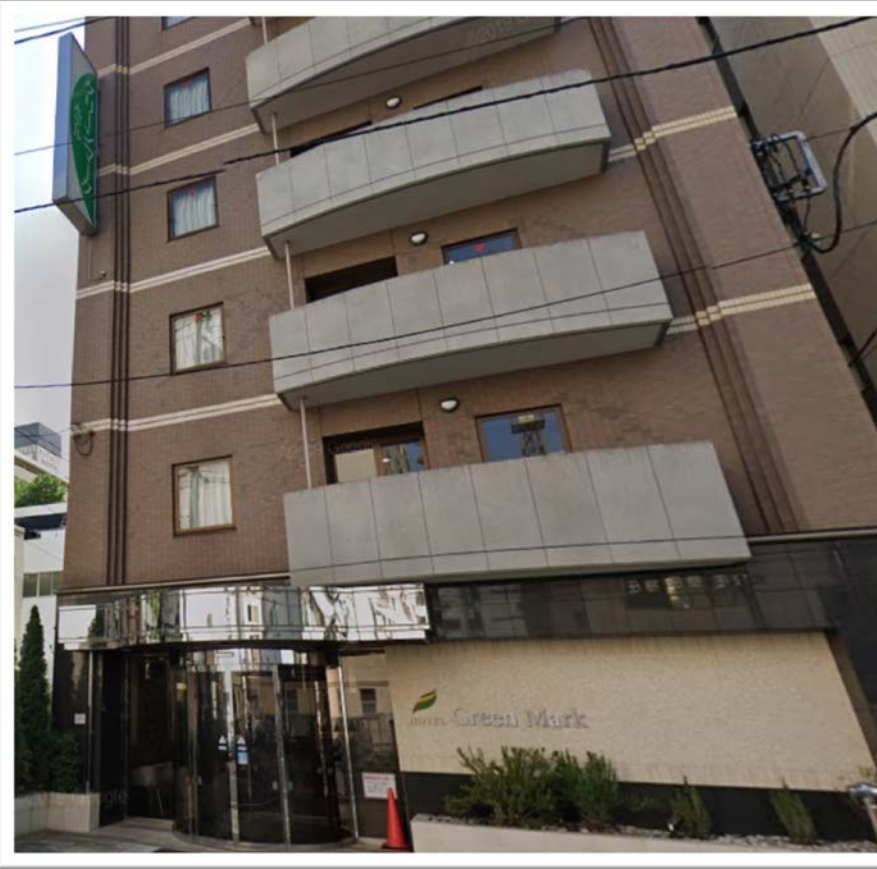

[2]JR Sendai station – [3]Hotel Green Mark-[4]Tohoku Univ. Katahira Campus

Google Maps Sendai Station to Tohoku University

Walk 1.2 km, 15 min

[3]Hotel Green Mark
(グリーンマークホテル)

Map data ©2019 100 m

Katahira Campus Map